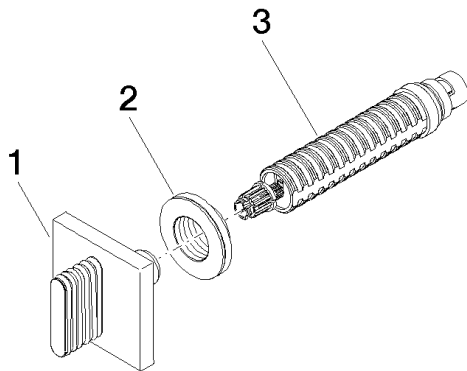

Required article

NO IMAGE

AVAILABLE

35 607 970-90 0010

Rough for volume control 1/2"

Bathtub - CL.1

Volume Control clockwise-closing 1/2" - polished chrome

Article number: 36 617 705-00

Spare parts list

Number	Item Number	Designation	Number of units
1	90 20 70 055 01-00	handle	1
2	09 21 02 108 90	disc	1
3	90 90 03 143 00 90	top	1